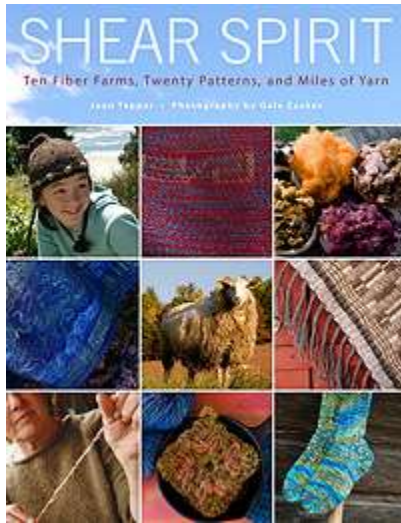

Shear Spirit Joan Tapper \$32.00 950-1167

Take a cross-country journey to America's fiber farms and ranches- without ever leaving your favorite knitting nook. Shear Spirit is a beautiful, behind-the-scenes look at the lives of fiber farmers, their homes and studios and the sheep, alpacas, goats, camels and other animals whose fleece is spun to create lovely yarns.