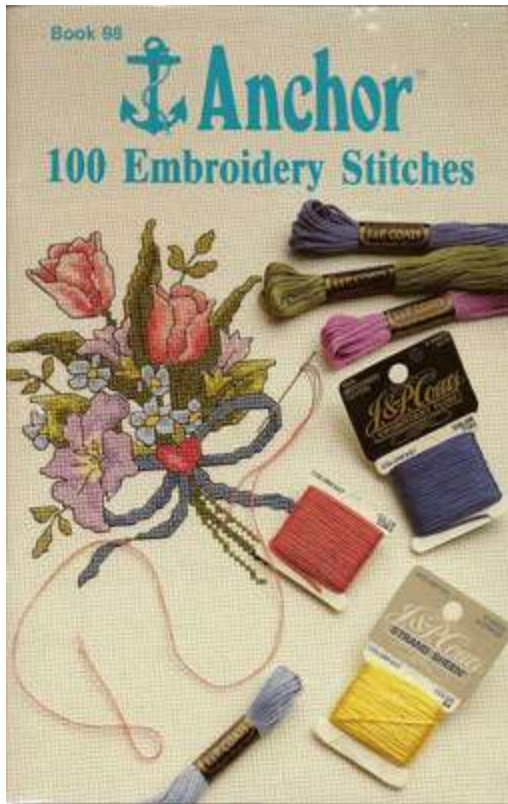

100 Embroidery Stitches

Anchor

\$3.00 950-210

The Yarn Source
2661 Highway 62 South
RR 1 Bloomfield
Ontario K0K1G0
<http://www.yarnsource.ca>